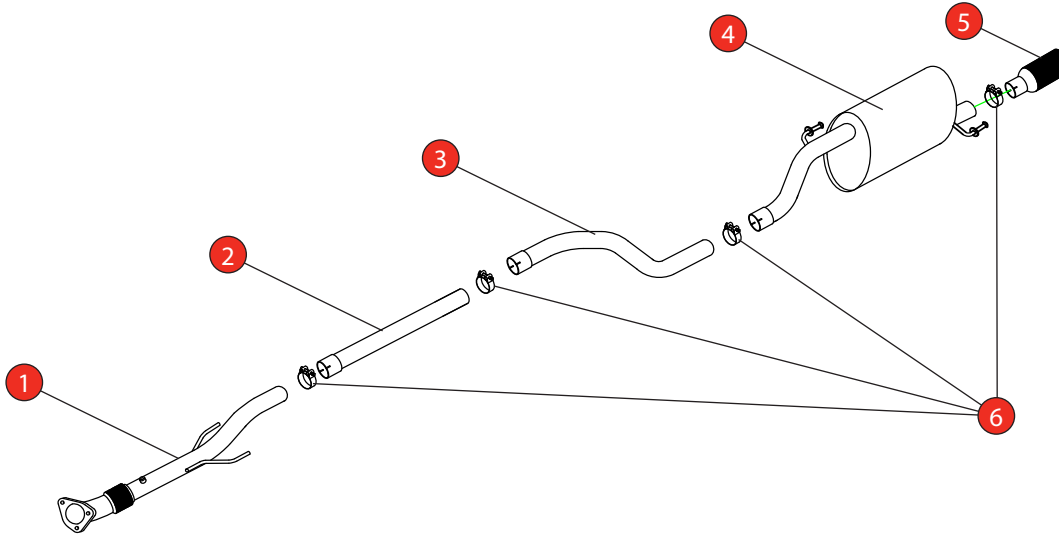

| | | | |
|-------|--|----------|-------------------------------|
| Car | Vauxhall Corsa 'E' 1.4 | Part No. | SVXS068C |
| Year | 2014-2019 | Fit Kits | 047FK |
| Notes | Where not supplied use original fittings | Features | Pipe Diameter:- 63.5mm / 2.5" |

Estimated Fitting Time: 60 Minutes

| NO. | PART NO. | DESCRIPTION | QTY |
|----------------|------------|--|-----|
| 1 | 828GM | Front Pipe | 1 |
| 2 | 805GM | Non-resonated Centre Section | 1 |
| 3 | 806GM | Link Pipe | 1 |
| 4 | 861GM | Rear Silencer | 1 |
| 5 | Z023.10055 | Ø100mm Black Ceramic Coated Daytona Trim | 1 |
| Fit Kit | | | |
| 6 | Z016.10064 | 63-68mm Clamp | 4 |